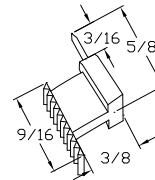

Grille Fasteners

Please contact us toll free at
855-318-5022 or
orders@bigbluwindow.com
for a additional help.

Push Pins & Grommets:

Slide Pins:

#034

Concealed Clips: