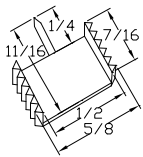

Grille Fasteners

Please contact us toll free at
855-318-5022 or
orders@bigbluwindow.com
 for a additional help.

Push Pins & Grommets:

#016

#021

Slide Pins:

#033B

#026