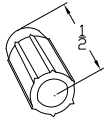

Grille Fasteners

Please contact us toll free at
855-318-5022 or
orders@bigbluwindow.com
 for a additional help.

Push Pins & Grommets:

#016

#021

Slide Pins:

#033B

#026