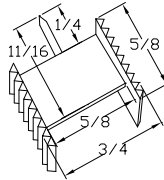

Grille Fasteners

Please contact us toll free at
855-318-5022 or
orders@bigbluwindow.com
 for a additional help.

Push Pins & Grommets:

#016

#021

Slide Pins:

#033B

#026

#028C

#034

Concealed Clips:

#1202

#1203

#1205

#1212

#1213