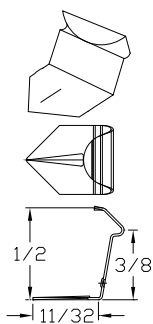

Grille Fasteners

Please contact us toll free at
855-318-5022 or
orders@bigbluwindow.com
 for a additional help.

Push Pins & Grommets:

#016

#021

Slide Pins:

#033B

#026

#028C

#034

Concealed Clips:

#1202

#1203

#1205

#1212

#1213