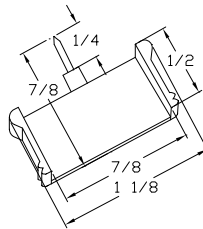

Grille Fasteners

Please contact us toll free at
855-318-5022 or
orders@bigbluwindow.com
 for a additional help.

Push Pins & Grommets:

#016

#021

Slide Pins:

#033B

#026