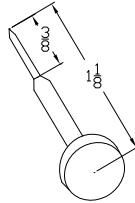

Grille Fasteners

Please contact us toll free at
855-318-5022 or
orders@bigbluwindow.com
 for a additional help.

Push Pins & Grommets:

#016

#021

Slide Pins:

#033B

#026

#028C

#034

Concealed Clips:

#1202

#1203

#1205

#1212

#1213