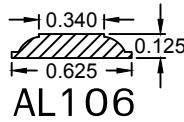

# Aluminum Grille Profiles

Please contact us toll free at  
855-318-5022 or  
orders@bigbluwindow.com  
for additional help.

---

## 5/8" Profiles

---