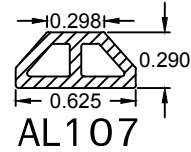

# Aluminum Grille Profiles

Please contact us toll free at  
855-318-5022 or  
orders@bigbluwindow.com  
for additional help.

---

## 5/8" Profiles

---

## 1 - 1/8" Profile

---