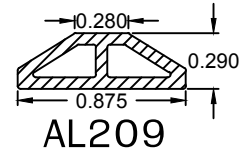

7/8" Profiles