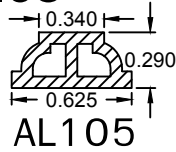

# Aluminum Grille Profiles

Please contact us toll free at  
855-318-5022 or  
orders@bigbluwindow.com  
for additional help.

---

## 5/8" Profiles

---

## 1 - 1/8" Profile

---