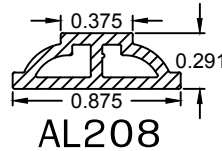

7/8" Profiles