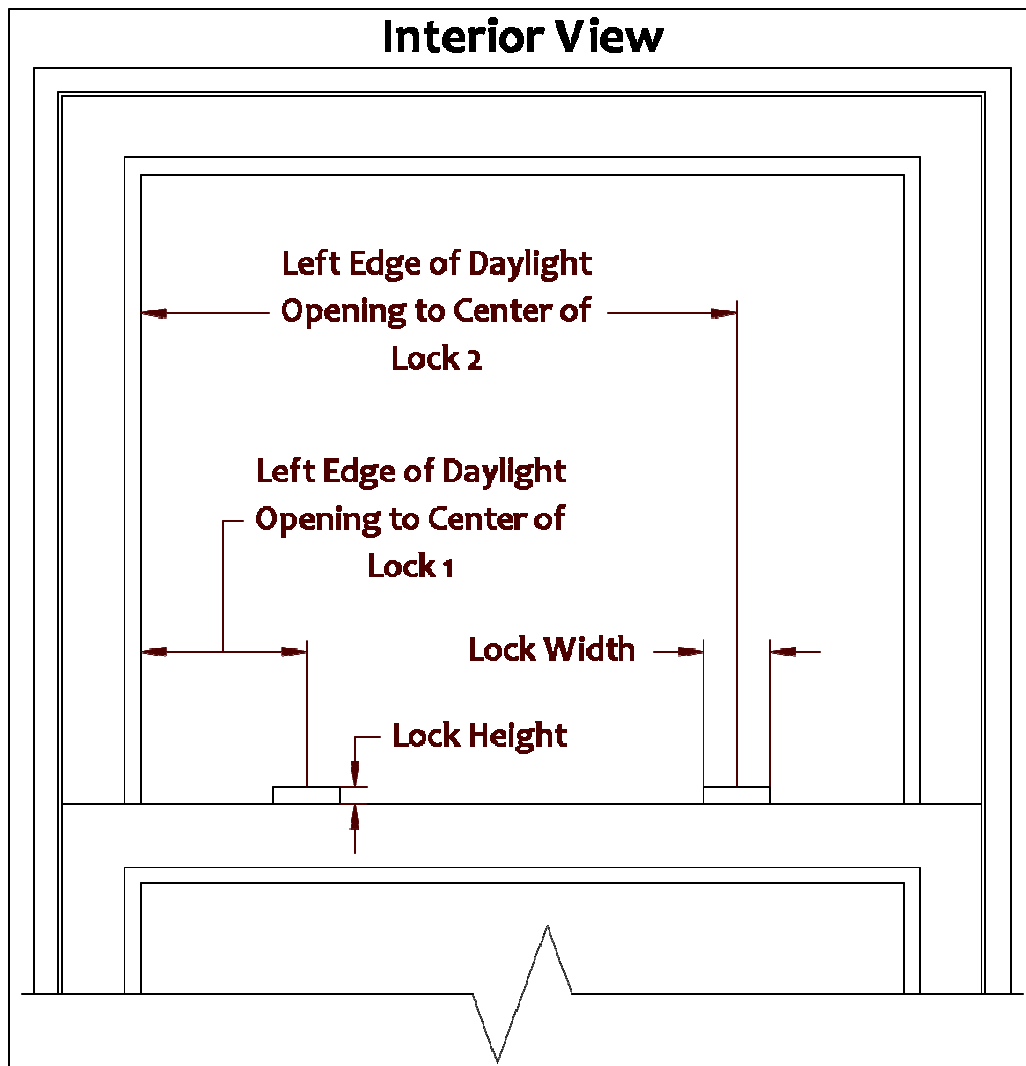

# How to Measure

Please contact us toll free at  
855-318-5022 or  
orders@bigbluwindow.com  
for a additional help.

## How to Measure for Locks

- Measure from the edge of the visible glass to the center of each lock.
- Measure the height of the lock from the tallest point to its resting place on the sash.
- Measure the lock width to the outermost points.