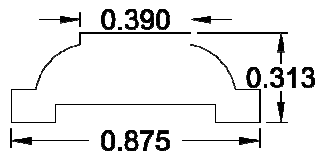

WD208

WD209

WD210

WD211

Please contact us toll free at  
855-318-5022 or  
orders@windowforte.com for  
additional help.