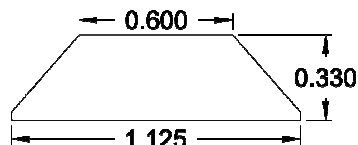

## 1-1/8" Profiles:

WD401

WD401A

WD402

WD403

Please contact us toll free at  
855-318-5022 or  
orders@windowforte.com for  
additional help.