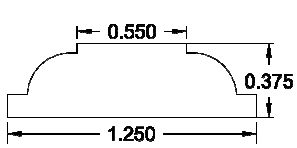

Please contact us toll free at
855-318-5022 or
orders@windowforte.com for
additional help.

Wood Grille Profiles

1-1/4" Profiles:

WD501

2" Profiles:

Miscellaneous Profiles: