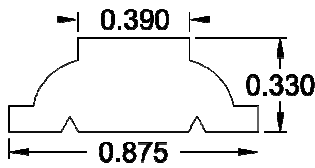

Please contact us toll free at
855-318-5022 or
orders@windowforte.com for
additional help.

Wood Grille Profiles

7/8" Profiles:

WD201B