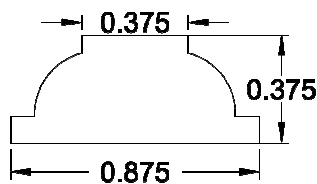

Please contact us toll free at
855-318-5022 or
orders@windowforte.com for
additional help.

Wood Grille Profiles

7/8" Profiles:

WD210