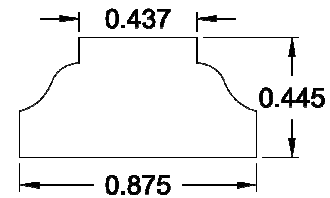

Please contact us toll free at
855-318-5022 or
orders@windowforte.com for
additional help.

Wood Grille Profiles

7/8" Profiles:

WD207