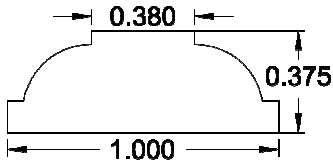

Please contact us toll free at
855-318-5022 or
orders@windowforte.com for
additional help.

Wood Grille Profiles

1" Profiles:

WD301B

1-1/8" Profiles: