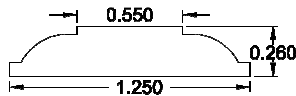

Please contact us toll free at
855-318-5022 or
orders@windowforte.com for
additional help.

Wood Grille Profiles

1-1/4" Profiles:

WD501D

2" Profiles:

Miscellaneous Profiles: