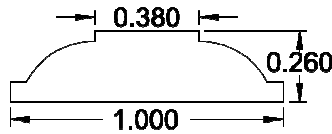

Please contact us toll free at
855-318-5022 or
orders@windowforte.com for
additional help.

Wood Grille Profiles

1" Profiles:

WD301C

1-1/8" Profiles: