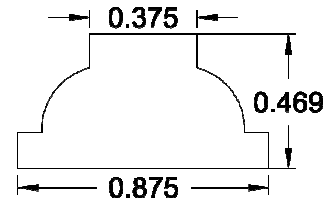

Please contact us toll free at
855-318-5022 or
orders@windowforte.com for
additional help.

Wood Grille Profiles

7/8" Profiles:

WD211