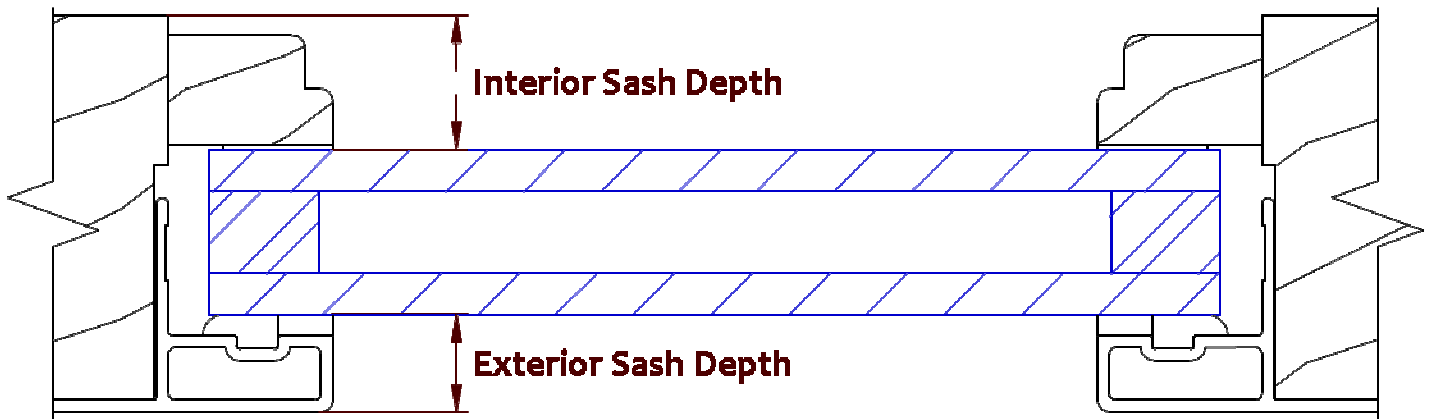

# How to Measure

Please contact us toll free at  
855-318-5022 or  
orders@bigbluwindow.com  
for a additional help.

## Sash Depth Measurements

## How to Measure the Sash Depth

- Measure from the outermost portion of the sash face to the glass surface.