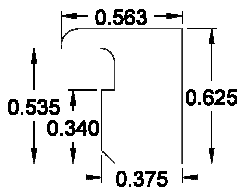

## .563" Profiles:

SR4001

SR4002

SR4003

SR4004

SR4008

SR4009

## .650" & .657" Profiles:

SR5001

SR5002

SR5002B

Please contact us toll free at  
855-318-5022 or  
orders@bigbluwindow.com  
for a additional help.