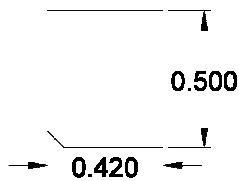

Please contact us toll free at
855-318-5022 or
orders@bigbluwindow.com
for a additional help.

Surround Grille Profiles

.70" & .750" Profiles:

Miscellaneous Profiles:

SR3001