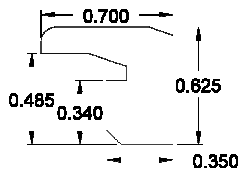

Please contact us toll free at
855-318-5022 or
orders@bigbluwindow.com
for a additional help.

Surround Grille Profiles

.70" & .750" Profiles:

SR6002

Miscellaneous Profiles: