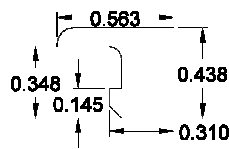

## .563" Profiles:

SR4001

SR4002

SR4003

SR4004

SR4008

SR4009

## .650" & .657" Profiles:

SR5001

SR5002

SR5002B

Please contact us toll free at  
855-318-5022 or  
orders@bigbluwindow.com  
for a additional help.