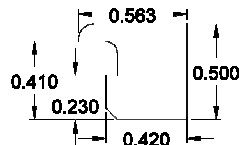

Surround Grille Profiles

Please contact us toll free at
855-318-5022 or
orders@bigbluwindow.com
for a additional help.

.563" Profiles:

SR4002

.650" & .657" Profiles: