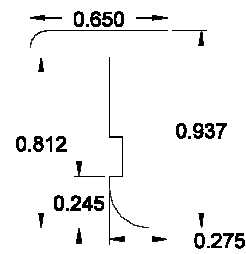

## .563" Profiles:

SR4001

SR4002

SR4003

SR4004

SR4008

SR4009

## .650" & .657" Profiles:

SR5001

SR5002

SR5002B

Please contact us toll free at  
855-318-5022 or  
orders@bigbluwindow.com  
for a additional help.