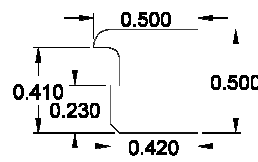

Please contact us toll free at
855-318-5022 or
orders@bigbluwindow.com
for a additional help.

Surround Grille Profiles

.70" & .750" Profiles:

Miscellaneous Profiles:

SR8001