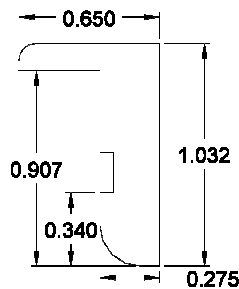

## .563" Profiles:

SR4001

SR4002

SR4003

SR4004

SR4008

SR4009

## .650" & .657" Profiles:

SR5001

SR5002

SR5002B

Please contact us toll free at  
855-318-5022 or  
orders@bigbluwindow.com  
for a additional help.