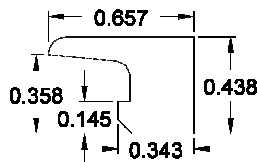

## .563" Profiles:

SR4001

SR4002

SR4003

SR4004

SR4008

SR4009

## .650" & .657" Profiles:

SR5001

SR5002

SR5002B

Please contact us toll free at  
855-318-5022 or  
orders@bigbluwindow.com  
for a additional help.