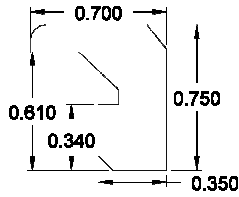

Please contact us toll free at
855-318-5022 or
orders@bigbluwindow.com
for a additional help.

Surround Grille Profiles

.70" & .750" Profiles:

SR6001

Miscellaneous Profiles: