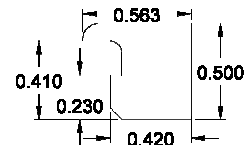

Surround Grille Profiles

Please contact us toll free at
855-318-5022 or
orders@bigbluwindow.com
for a additional help.

.563" Profiles:

SR4003

.650" & .657" Profiles: