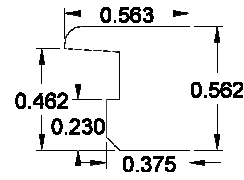

## .563" Profiles:

SR4001

SR4002

SR4003

SR4004

SR4008

SR4009

## .650" & .657" Profiles:

SR5001

SR5002

SR5002B

Please contact us toll free at  
855-318-5022 or  
orders@bigbluwindow.com  
for a additional help.