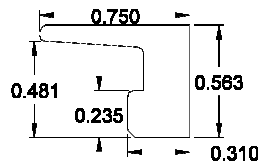

Please contact us toll free at
855-318-5022 or
orders@bigbluwindow.com
for a additional help.

Surround Grille Profiles

.70" & .750" Profiles:

SR7001

Miscellaneous Profiles: