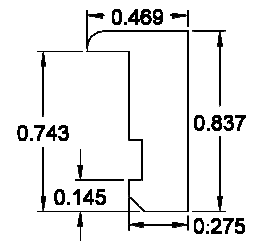

Please contact us toll free at
855-318-5022 or
orders@bigbluwindow.com
for a additional help.

Surround Grille Profiles

.70" & .750" Profiles:

Miscellaneous Profiles:

SR9003