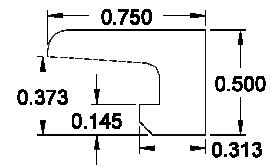

SR7002

Miscellaneous Profiles: