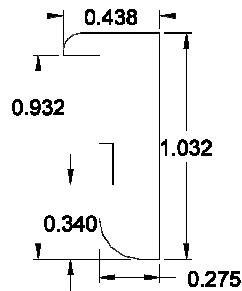

Please contact us toll free at
855-318-5022 or
orders@bigbluwindow.com
for a additional help.

Surround Grille Profiles

.70" & .750" Profiles:

Miscellaneous Profiles:

SR5002C