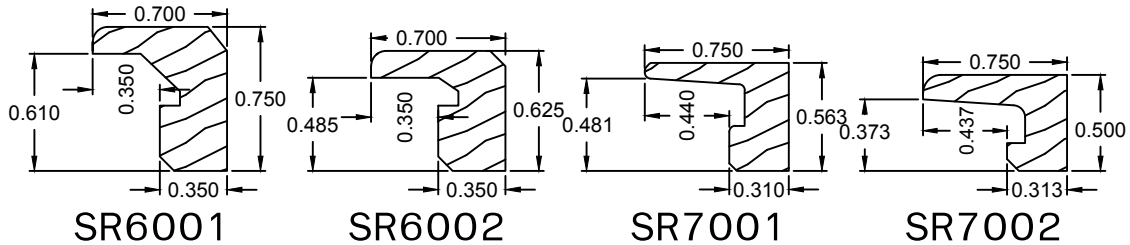

.625" Profiles

.375", .420" Profiles

.563" Profiles

Surround Grille Profiles

Please contact us toll free at
 855-318-5022 or
orders@bigbluwindow.com
 for additional help.

Comparing available surround profiles to an existing grille:
 Dimension A should be equal to or less than your existing surround profile.
 Dimension B should be equal to or greater than your existing surround profile.
 Dimension C should be equal to or less than your existing surround profile.

.657, .650, .438" Profiles

.700", .750" Profiles

.500", .469 Profiles