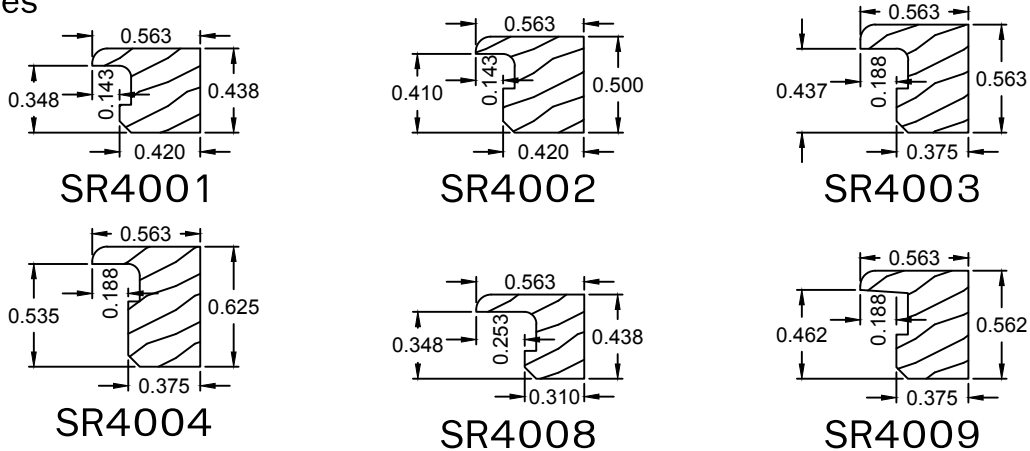

Surround Grille Profiles

Please contact us toll free at
 855-318-5022 or
orders@bigbluwindow.com
 for additional help.

Comparing available surrond profiles to an existing grille:
 Dimension A should be equal to or less than your existing surround profile.
 Dimension B should be equal to or greater than your existing surround profile.
 Dimension C should be equal to or less than your existing surround profile.

.625" Profiles

.375", .420" Profiles

.563" Profiles

Surround Grille Profiles

Please contact us toll free at
 855-318-5022 or
orders@bigbluwindow.com
 for additional help.

Comparing available surround profiles to an existing grille:
 Dimension A should be equal to or less than your existing surround profile.
 Dimension B should be equal to or greater than your existing surround profile.
 Dimension C should be equal to or less than your existing surround profile.

.657, .650, .438" Profiles

.700", .750" Profiles

.500", .469 Profiles