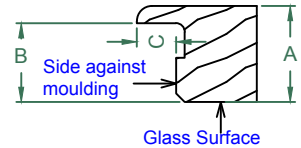

Surround Grille Profiles

Please contact us toll free at
 855-318-5022 or
orders@bigbluwindow.com
 for additional help.

Comparing available surrond profiles to an existing grille:
 Dimension A should be equal to or less than your existing surround profile.
 Dimension B should be equal to or greater than your existing surround profile.
 Dimension C should be equal to or less than your existing surround profile.

.625" Profiles

.375", .420" Profiles

.563" Profiles

Surround Grille Profiles

Please contact us toll free at
 855-318-5022 or
orders@bigbluwindow.com
 for additional help.

Comparing available surround profiles to an existing grille:
 Dimension A should be equal to or less than your existing surround profile.
 Dimension B should be equal to or greater than your existing surround profile.
 Dimension C should be equal to or less than your existing surround profile.