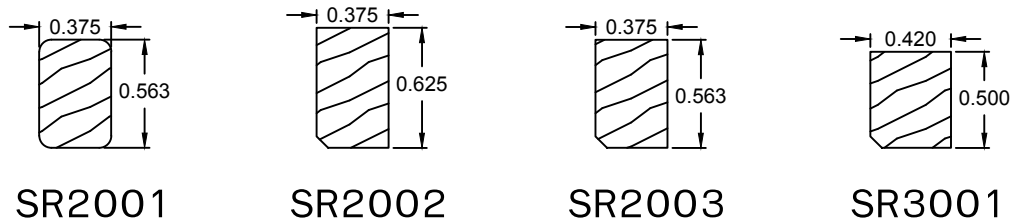

Surround Grille Profiles

Please contact us toll free at
 855-318-5022 or
orders@bigbluwindow.com
 for additional help.

Comparing available surrond profiles to an existing grille:
 Dimension A should be equal to or less than your existing surround profile.
 Dimension B should be equal to or greater than your existing surround profile.
 Dimension C should be equal to or less than your existing surround profile.

.625" Profiles

.375", .420" Profiles

.563" Profiles

Surround Grille Profiles

Please contact us toll free at
 855-318-5022 or
orders@bigbluwindow.com
 for additional help.

Comparing available surround profiles to an existing grille:
 Dimension A should be equal to or less than your existing surround profile.
 Dimension B should be equal to or greater than your existing surround profile.
 Dimension C should be equal to or less than your existing surround profile.

.657, .650, .438" Profiles

.700", .750" Profiles

.500", .469 Profiles