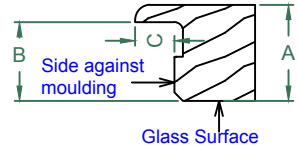

Surround Grille Profiles

Please contact us toll free at
 855-318-5022 or
orders@bigbluwindow.com
 for additional help.

Comparing available surrond profiles to an existing grille:
 Dimension A should be equal to or less than your existing surround profile.
 Dimension B should be equal to or greater than your existing surround profile.
 Dimension C should be equal to or less than your existing surround profile.

.625" Profiles

.375", .420" Profiles

.563" Profiles

Surround Grille Profiles

Please contact us toll free at
 855-318-5022 or
orders@bigbluwindow.com
 for additional help.

Comparing available surround profiles to an existing grille:
 Dimension A should be equal to or less than your existing surround profile.
 Dimension B should be equal to or greater than your existing surround profile.
 Dimension C should be equal to or less than your existing surround profile.

.657, .650, .438" Profiles

.700", .750" Profiles

.500", .469 Profiles