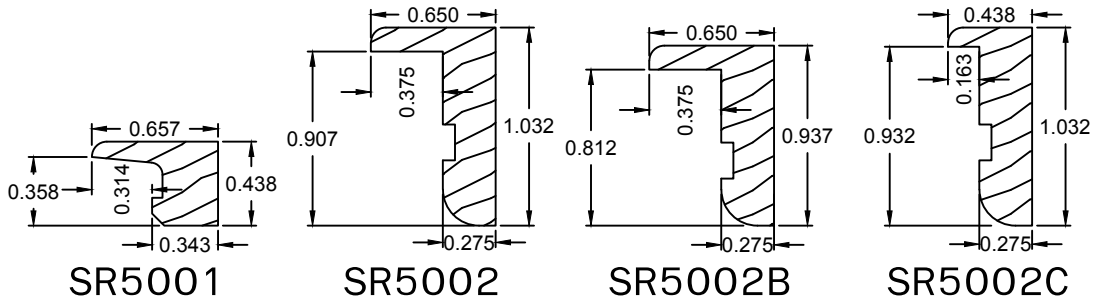

.625" Profiles

.375", .420" Profiles

.563" Profiles

Surround Grille Profiles

Please contact us toll free at
 855-318-5022 or
orders@bigbluwindow.com
 for additional help.

Comparing available surround profiles to an existing grille:
 Dimension A should be equal to or less than your existing surround profile.
 Dimension B should be equal to or greater than your existing surround profile.
 Dimension C should be equal to or less than your existing surround profile.

.657, .650, .438" Profiles

.700", .750" Profiles

.500", .469 Profiles