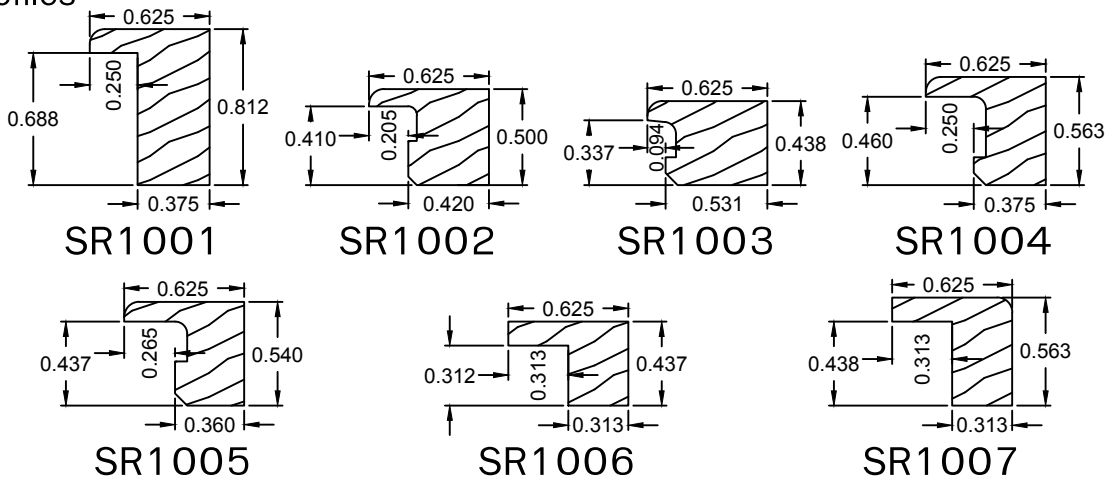

Surround Grille Profiles

Please contact us toll free at
 855-318-5022 or
orders@bigbluwindow.com
 for additional help.

Comparing available surrond profiles to an existing grille:
 Dimension A should be equal to or less than your existing surround profile.
 Dimension B should be equal to or greater than your existing surround profile.
 Dimension C should be equal to or less than your existing surround profile.

.625" Profiles

.375", .420" Profiles

.563" Profiles

Surround Grille Profiles

Please contact us toll free at
 855-318-5022 or
orders@bigbluwindow.com
 for additional help.

Comparing available surround profiles to an existing grille:
 Dimension A should be equal to or less than your existing surround profile.
 Dimension B should be equal to or greater than your existing surround profile.
 Dimension C should be equal to or less than your existing surround profile.

.657, .650, .438" Profiles

.700", .750" Profiles

.500", .469 Profiles