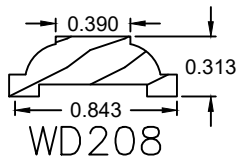

7/8" Profiles

* Currently no radius bars are available for this profile.