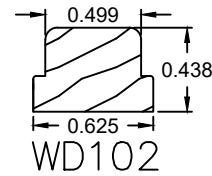

Wood Grille Profiles

Please contact us toll free at
855-318-5022 or
orders@bigbluwindow.com
for additional help.

5/8" Profiles

* Currently no radius bars are available for this profile.

Wood Grille Profiles