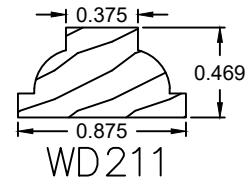

7/8" Profiles

* Currently no radius bars are available for this profile.