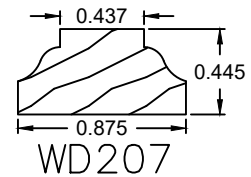

7/8" Profiles

* Currently no radius bars are available for this profile.