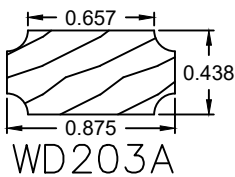

7/8" Profiles

* Currently no radius bars are available for this profile.