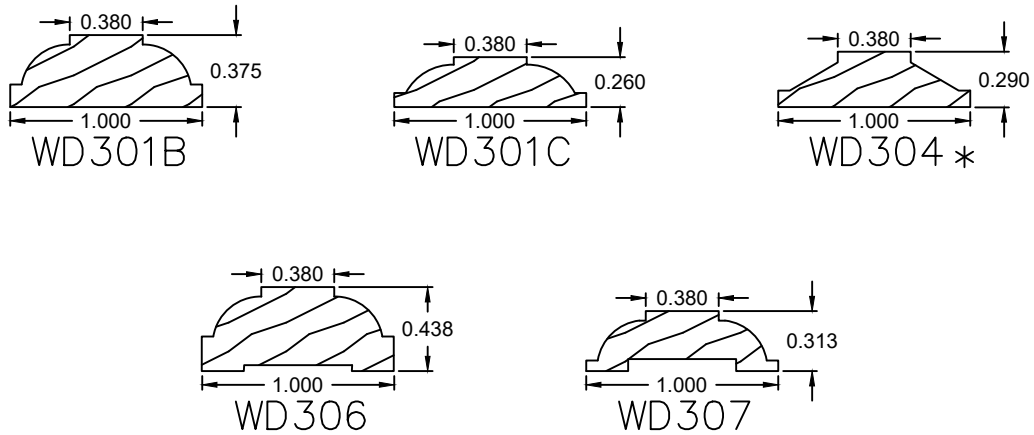

Wood Grille Profiles

Please contact us toll free at
855-318-5022 or
orders@bigbluwindow.com
for additional help.

5/8" Profiles

* Currently no radius bars are available for this profile.

Wood Grille Profiles

Please contact us toll free at
855-318-5022 or
orders@bigbluwindow.com
for additional help.

7/8" Profiles

* Currently no radius bars are available for this profile.

Wood Grille Profiles

Please contact us toll free at
855-318-5022 or
orders@bigbluwindow.com
for additional help.

1" Profiles

1-1/8" Profiles

* Currently no radius bars are available for this profile.

Please contact us toll free at
855-318-5022 or
orders@bigbluwindow.com
for additional help.

Wood Grille Profiles

1-1/4" Profiles