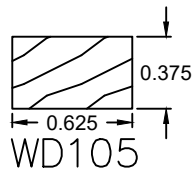

Wood Grille Profiles

Please contact us toll free at
855-318-5022 or
orders@bigbluwindow.com
for additional help.

5/8" Profiles

* Currently no radius bars are available for this profile.

Wood Grille Profiles