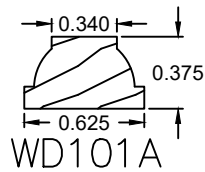

Wood Grille Profiles

Please contact us toll free at
855-318-5022 or
orders@bigbluwindow.com
for additional help.

5/8" Profiles

Wood Grille Profiles

Please contact us toll free at
855-318-5022 or
orders@bigbluwindow.com
for additional help.