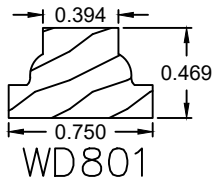

* Currently no radius bars are available for this profile.

Wood Grille Profiles

Please contact us toll free at
855-318-5022 or
orders@bigbluwindow.com
for additional help.

1-1/4" Profiles

2" Profiles

Miscellaneous Profiles