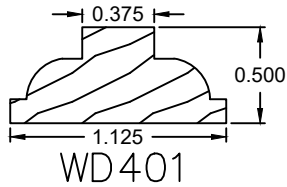

7/8" Profiles

* Currently no radius bars are available for this profile.

Wood Grille Profiles

Please contact us toll free at
855-318-5022 or
orders@bigbluwindow.com
for additional help.

1" Profiles

1-1/8" Profiles