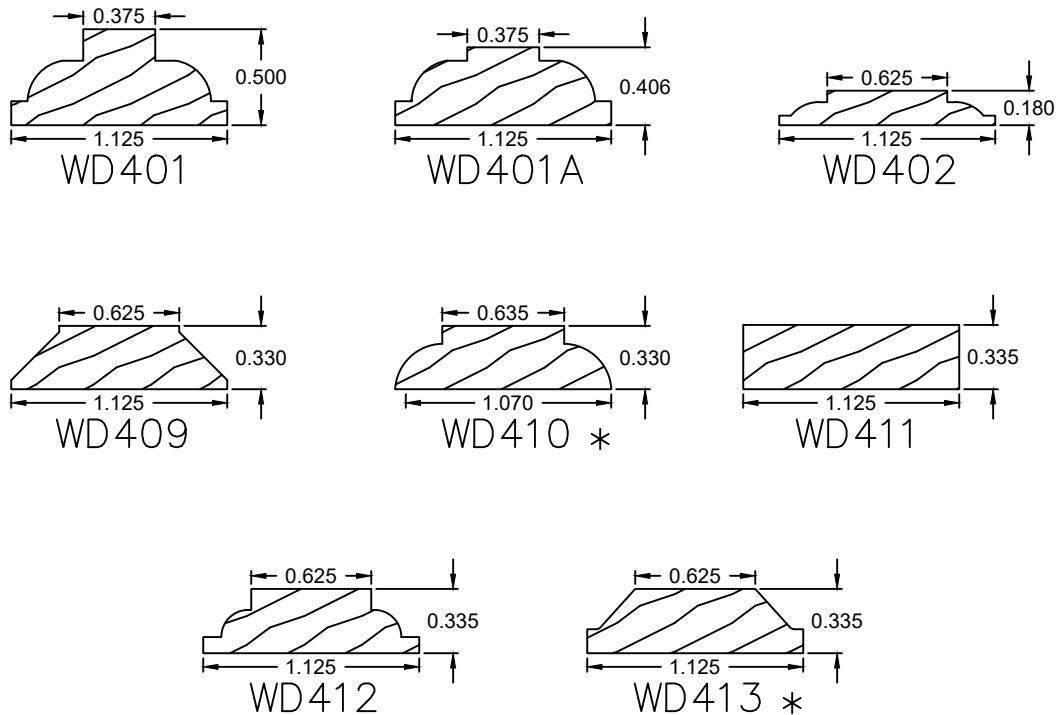

Please contact us toll free at
855-318-5022 or
orders@bigbluwindow.com
for additional help.

7/8" Profiles

* Currently no radius bars are available for this profile.

Wood Grille Profiles

Please contact us toll free at
855-318-5022 or
orders@bigbluwindow.com
for additional help.

1" Profiles

1-1/8" Profiles

* Currently no radius bars are available for this profile.

Please contact us toll free at
855-318-5022 or
orders@bigbluwindow.com
for additional help.

Wood Grille Profiles

1-1/4" Profiles