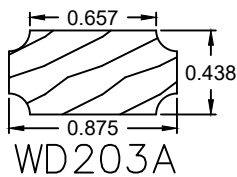

7/8" Profiles

* Currently no radius bars are available for this profile.