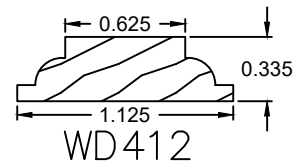

7/8" Profiles

* Currently no radius bars are available for this profile.

Wood Grille Profiles

Please contact us toll free at
855-318-5022 or
orders@bigbluwindow.com
for additional help.

1" Profiles

1-1/8" Profiles