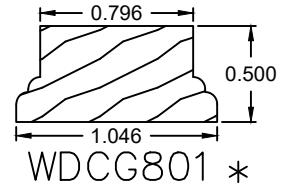

* Currently no radius bars are available for this profile.

Wood Grille Profiles

Please contact us toll free at
855-318-5022 or
orders@bigbluwindow.com
for additional help.

1-1/4" Profiles

2" Profiles

Miscellaneous Profiles