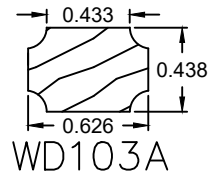

Wood Grille Profiles

Please contact us toll free at
855-318-5022 or
orders@bigbluwindow.com
for additional help.

5/8" Profiles

* Currently no radius bars are available for this profile.

Wood Grille Profiles