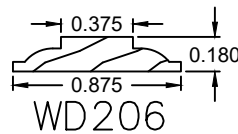

7/8" Profiles

* Currently no radius bars are available for this profile.