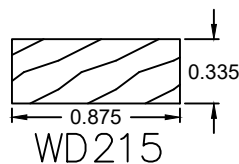

7/8" Profiles

* Currently no radius bars are available for this profile.