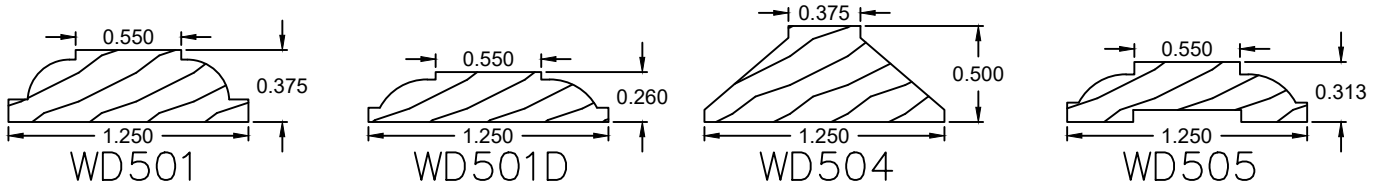

1" Profiles

1-1/8" Profiles

* Currently no radius bars are available for this profile.

Please contact us toll free at
855-318-5022 or
orders@bigbluwindow.com
for additional help.

Wood Grille Profiles

1-1/4" Profiles