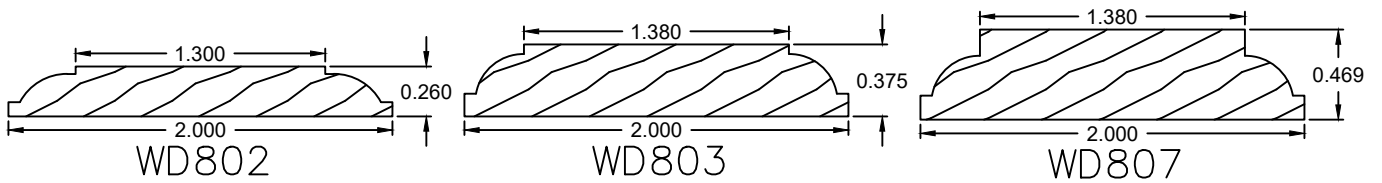

2" Profiles