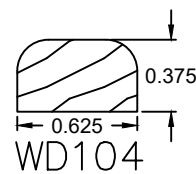

Wood Grille Profiles

Please contact us toll free at
855-318-5022 or
orders@bigbluwindow.com
for additional help.

5/8" Profiles

* Currently no radius bars are available for this profile.

Wood Grille Profiles