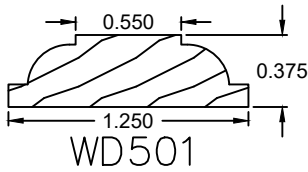

1-1/4" Profiles