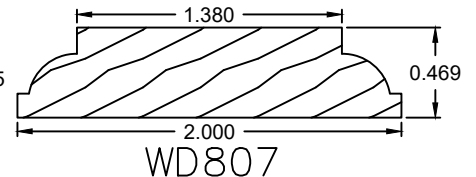

* Currently no radius bars are available for this profile.

Wood Grille Profiles

Please contact us toll free at
855-318-5022 or
orders@bigbluwindow.com
for additional help.

1-1/4" Profiles

2" Profiles

Miscellaneous Profiles