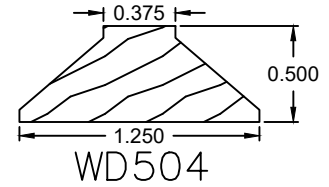

1-1/4" Profiles