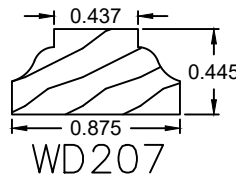

7/8" Profiles

* Currently no radius bars are available for this profile.