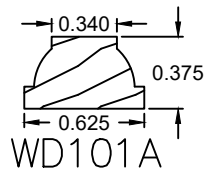

Wood Grille Profiles

Please contact us toll free at
855-318-5022 or
orders@bigbluwindow.com
for additional help.

5/8" Profiles

* Currently no radius bars are available for this profile.

Wood Grille Profiles