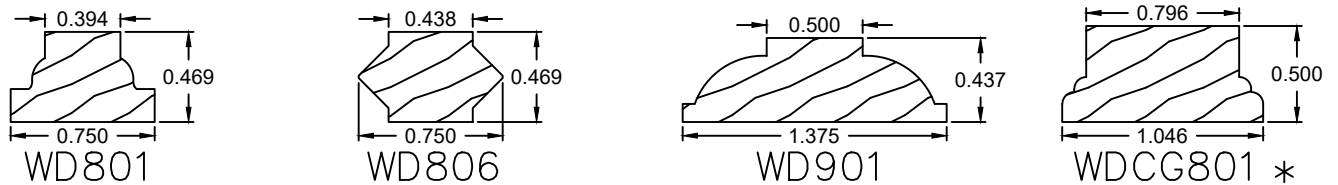

Miscellaneous Profiles

* Currently no radius bars are available for this profile.