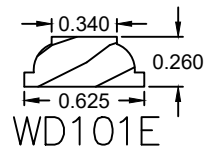

Wood Grille Profiles

Please contact us toll free at
855-318-5022 or
orders@bigbluwindow.com
for additional help.

5/8" Profiles

Wood Grille Profiles

Please contact us toll free at
855-318-5022 or
orders@bigbluwindow.com
for additional help.