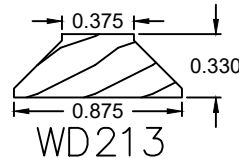

7/8" Profiles

* Currently no radius bars are available for this profile.