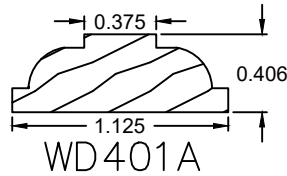

7/8" Profiles

* Currently no radius bars are available for this profile.

Wood Grille Profiles

Please contact us toll free at
855-318-5022 or
orders@bigbluwindow.com
for additional help.

1" Profiles

1-1/8" Profiles