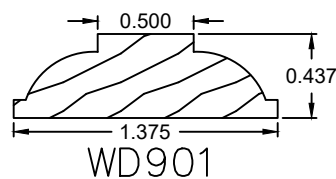

* Currently no radius bars are available for this profile.

Wood Grille Profiles

Please contact us toll free at
855-318-5022 or
orders@bigbluwindow.com
for additional help.

1-1/4" Profiles

2" Profiles

Miscellaneous Profiles