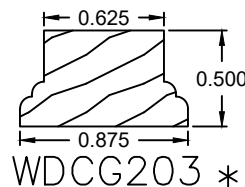

7/8" Profiles

* Currently no radius bars are available for this profile.