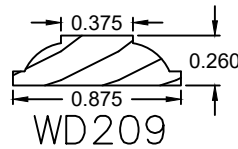

7/8" Profiles

* Currently no radius bars are available for this profile.