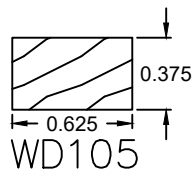

Wood Grille Profiles

Please contact us toll free at
855-318-5022 or
orders@bigbluwindow.com
for additional help.

5/8" Profiles

Wood Grille Profiles

Please contact us toll free at
855-318-5022 or
orders@bigbluwindow.com
for additional help.