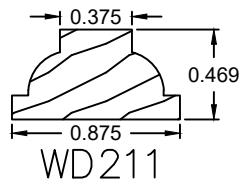

7/8" Profiles

* Currently no radius bars are available for this profile.