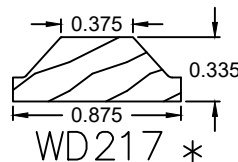

7/8" Profiles

* Currently no radius bars are available for this profile.