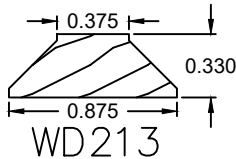

7/8" Profiles

* Currently no radius bars are available for this profile.