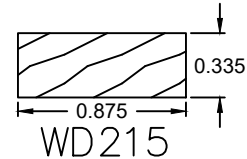

7/8" Profiles

* Currently no radius bars are available for this profile.