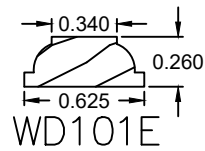

Wood Grille Profiles

Please contact us toll free at
855-318-5022 or
orders@bigbluwindow.com
for additional help.

5/8" Profiles

* Currently no radius bars are available for this profile.

Wood Grille Profiles