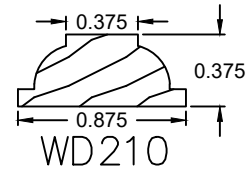

7/8" Profiles

* Currently no radius bars are available for this profile.