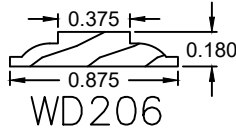

7/8" Profiles

* Currently no radius bars are available for this profile.