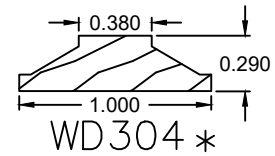

7/8" Profiles

* Currently no radius bars are available for this profile.

Wood Grille Profiles

Please contact us toll free at
855-318-5022 or
orders@bigbluwindow.com
for additional help.

1" Profiles

1-1/8" Profiles