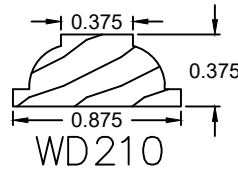

7/8" Profiles

* Currently no radius bars are available for this profile.