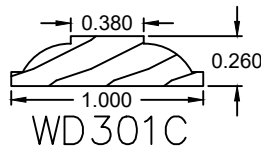

7/8" Profiles

* Currently no radius bars are available for this profile.

Wood Grille Profiles

Please contact us toll free at
855-318-5022 or
orders@bigbluwindow.com
for additional help.

1" Profiles

1-1/8" Profiles