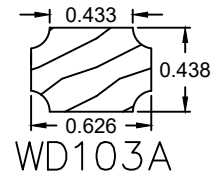

Wood Grille Profiles

Please contact us toll free at
855-318-5022 or
orders@bigbluwindow.com
for additional help.

5/8" Profiles

Wood Grille Profiles

Please contact us toll free at
855-318-5022 or
orders@bigbluwindow.com
for additional help.