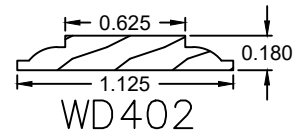

7/8" Profiles

* Currently no radius bars are available for this profile.

Wood Grille Profiles

Please contact us toll free at
855-318-5022 or
orders@bigbluwindow.com
for additional help.

1" Profiles

1-1/8" Profiles