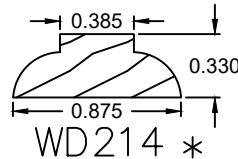

7/8" Profiles

* Currently no radius bars are available for this profile.