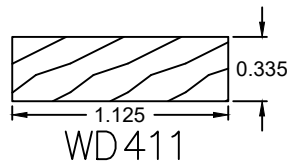

7/8" Profiles

* Currently no radius bars are available for this profile.

Wood Grille Profiles

Please contact us toll free at
855-318-5022 or
orders@bigbluwindow.com
for additional help.

1" Profiles

1-1/8" Profiles