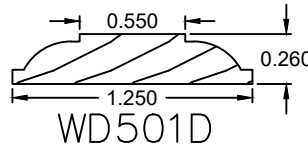

1-1/4" Profiles