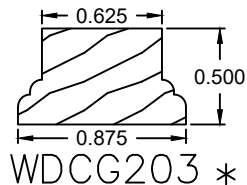

7/8" Profiles

* Currently no radius bars are available for this profile.