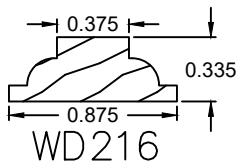

7/8" Profiles

* Currently no radius bars are available for this profile.