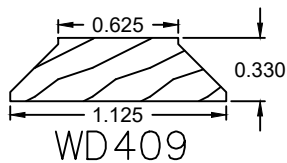

7/8" Profiles

* Currently no radius bars are available for this profile.

Wood Grille Profiles

Please contact us toll free at
855-318-5022 or
orders@bigbluwindow.com
for additional help.

1" Profiles

1-1/8" Profiles