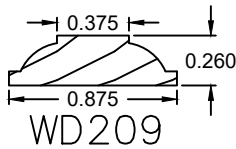

7/8" Profiles

* Currently no radius bars are available for this profile.