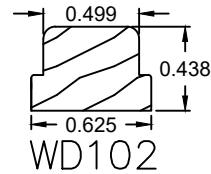

Wood Grille Profiles

Please contact us toll free at
855-318-5022 or
orders@bigbluwindow.com
for additional help.

5/8" Profiles

Wood Grille Profiles

Please contact us toll free at
855-318-5022 or
orders@bigbluwindow.com
for additional help.