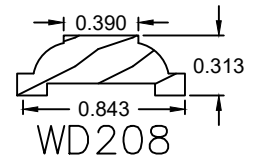

7/8" Profiles

* Currently no radius bars are available for this profile.