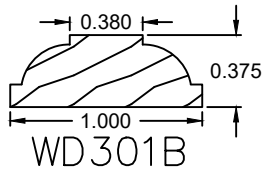

7/8" Profiles

* Currently no radius bars are available for this profile.

Wood Grille Profiles

Please contact us toll free at
855-318-5022 or
orders@bigbluwindow.com
for additional help.

1" Profiles

1-1/8" Profiles