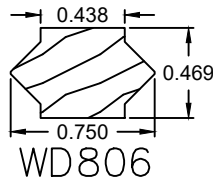

* Currently no radius bars are available for this profile.

Wood Grille Profiles

Please contact us toll free at
855-318-5022 or
orders@bigbluwindow.com
for additional help.

1-1/4" Profiles

2" Profiles

Miscellaneous Profiles